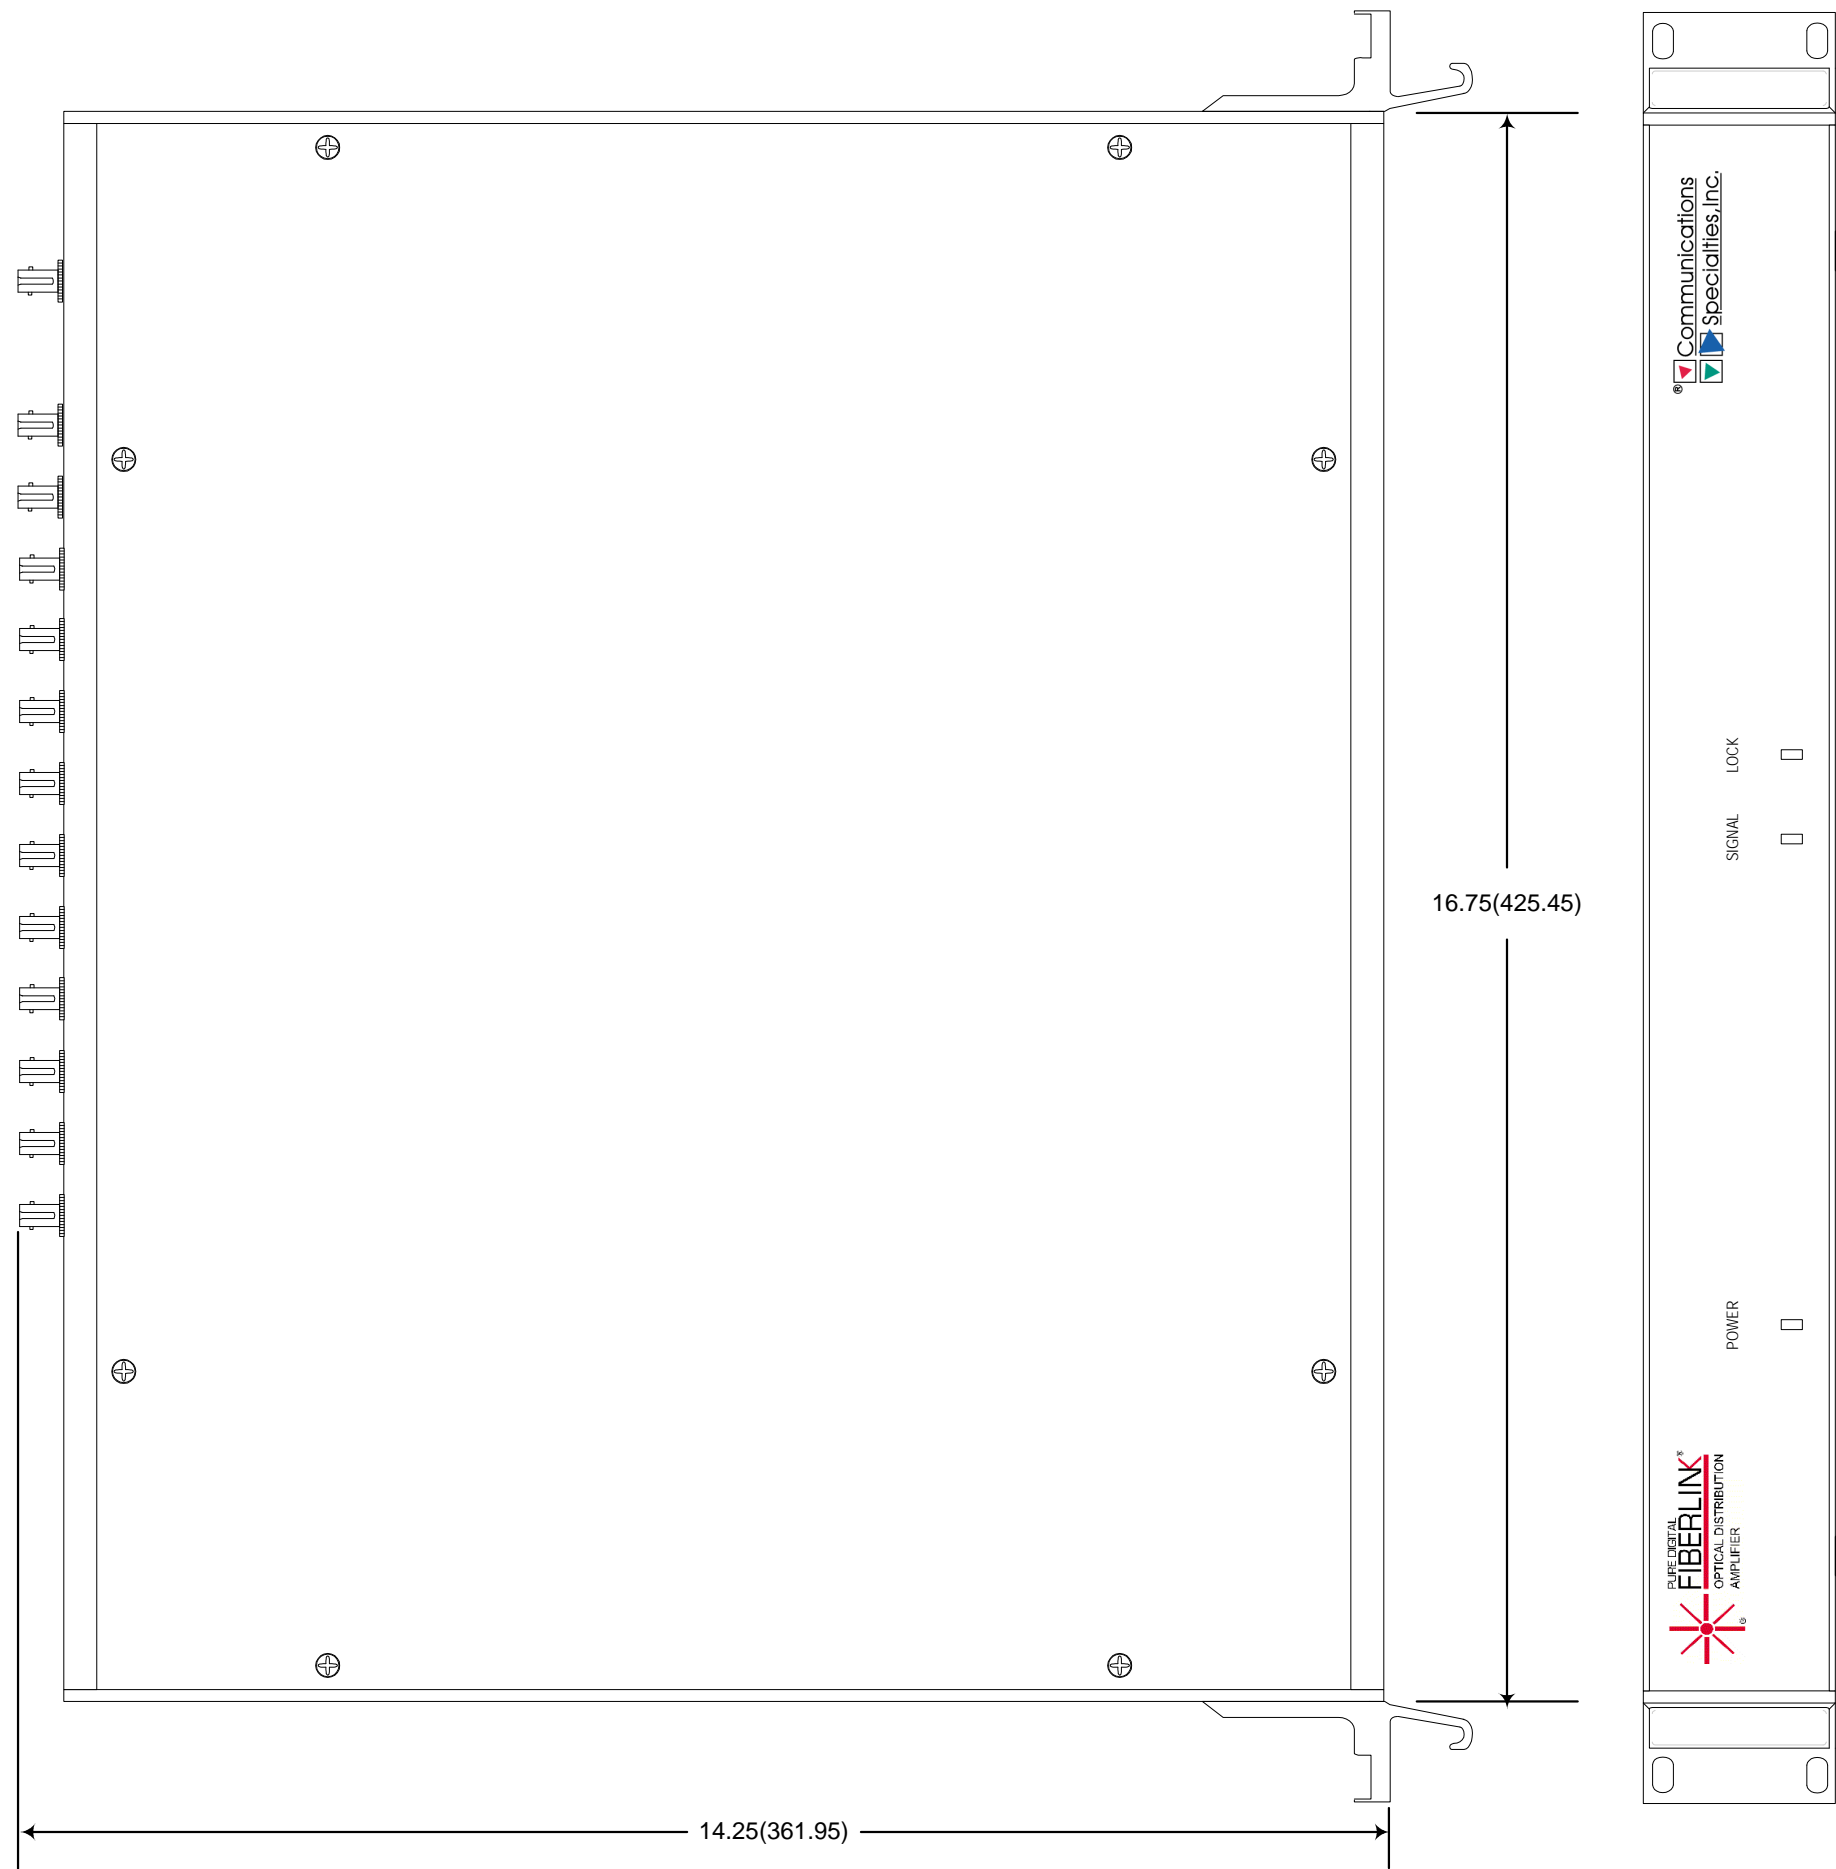

PART NUMBER
8100 SERIES

COPYRIGHT 2004 BY COMMUNICATIONS SPECIALTIES, INC.
ALL RIGHTS RESERVED

- Notes:**
1. All dimensions are in inches (millimeters).
 2. Dimensions given with and without optional rack mount brackets.