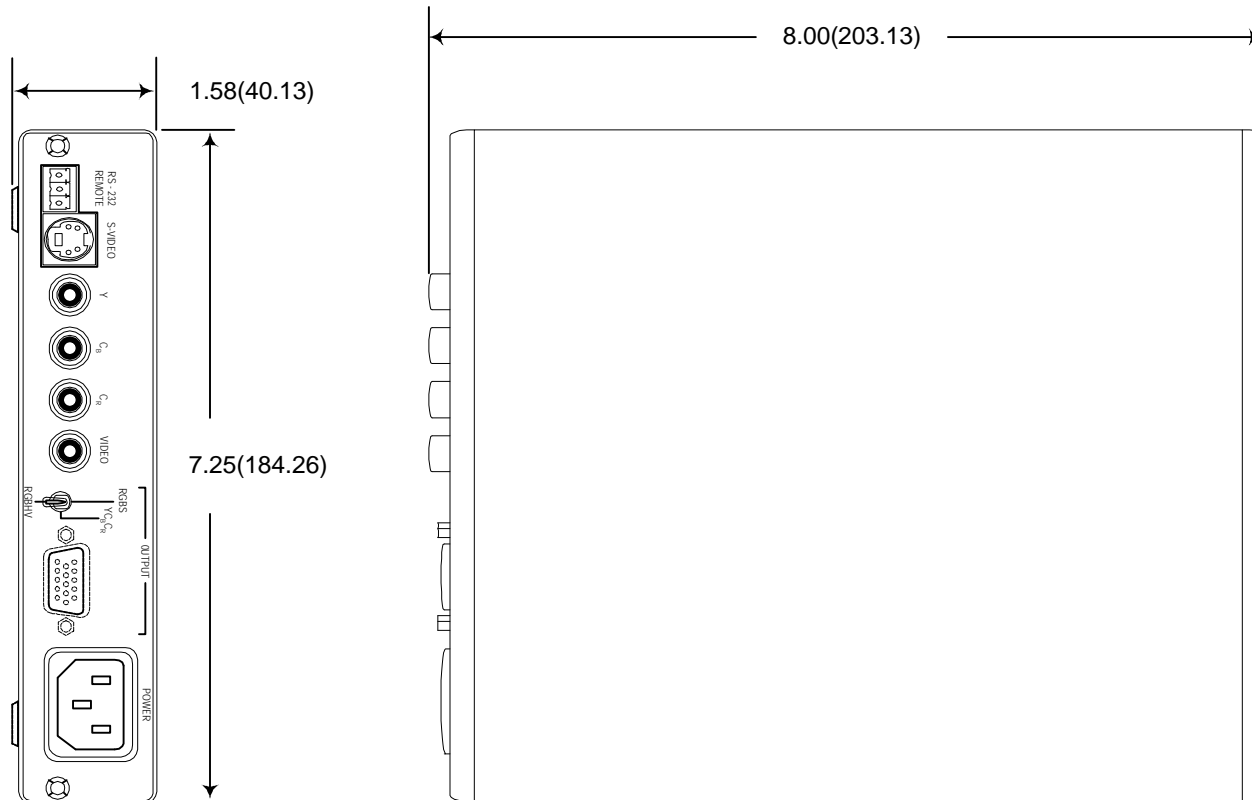

DEUCE[®] SDQ

PART NUMBER
2240

COPYRIGHT 2004 BY COMMUNICATIONS SPECIALTIES, INC.
ALL RIGHTS RESERVED

Notes:

- 1. All dimensions are in inches (millimeters).**

DISCLAIMER:
ALL SPECIFICATIONS SUBJECT TO CHANGE WITHOUT NOTICE.
THE INFORMATION ON THIS DRAWING IS PROPRIETARY AND CONFIDENTIAL.